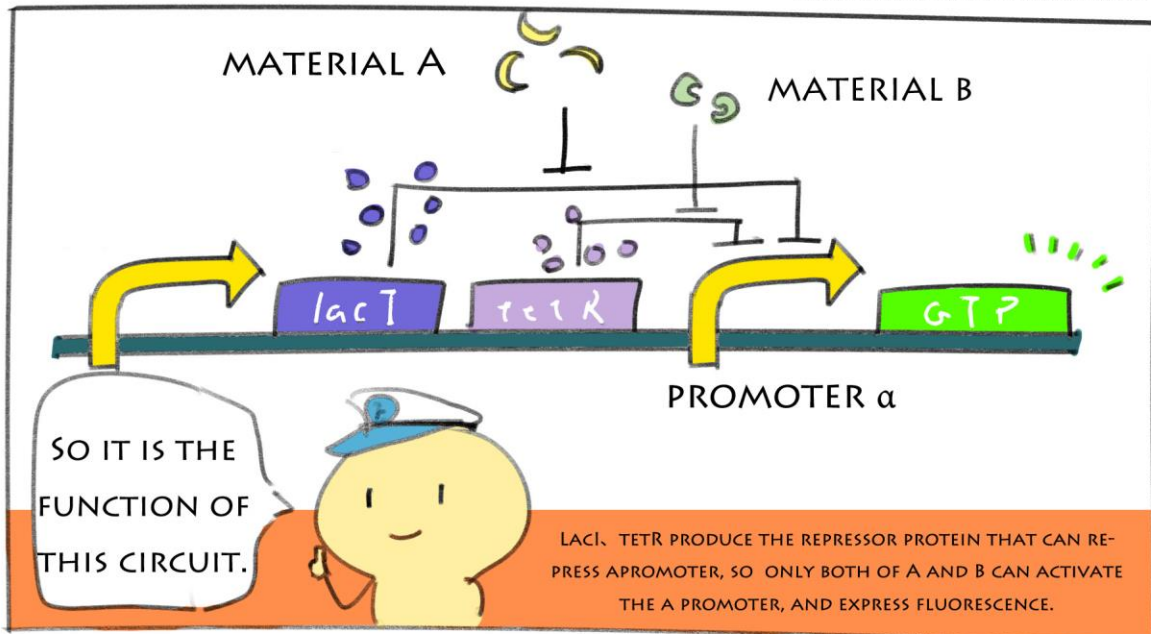

CONSTITUTIVE PROMOTERS ARE OPEN IN NORMALLY! YOU WILL UNDERTAKE WORK AS SOON AS YOU SEE THEM.

HOWEVER, INDUCIBLE PROMOTERS ARE OPENED BY SPECIFIC SUBSTANCE OR SIGNAL.

IT IS THE POST-TRANSCRIPTIONAL CONTROL

Tips THE SYMBOL OF "PROMOTE" AND "REPRESS"

- ① **PROMOTE :**
IT REPRESENTS THAT GENE A THAT EXPRESS THE PROTEIN CAN PROMOTE THE EXPRESSION OF GENE B.
- ② **REPRESS:**
IT REPRESENTS THAT GENE A THAT EXPRESS THE PROTEIN CAN REPRESS THE EXPRESSION OF GENE B.
- ③ WHEN THERE IS A GENE C WHICH CAN CONTROL THE EXPRESSION OF GENE A, A WILL BE REPRESSED, SO THE EFFECT THAT GENE A PROMOTE THE EXPRESSION OF GENE B WILL NOT BE EXIST.
- ④ WHEN THERE ARE TWO REPRESSORS, BECAUSE OF THEM, THE EFFECT THAT GENE A REPRESS THE EXPRESSION OF GENE B WILL BE REMOVE, THEREFORE GENE B CAN BE EXPRESSED HAPPILY.

THE CONSTRUCTION THAT BOTH OF A AND B ARE EXIST FOR ACTIVATING, CALLED "AND GATE", IT IS A KIND OF LOGIC GATE. BESIDES, "NOR GATE" AND "NOT GATE". "AND GATE" IS THE SIMPLEST LOGIC GATES.

OUR SPACE SHIP IS AUTOMATED SHIP! WHEN A PARTICULAR REGION HAS A AND B, AND OUR ASSIGNMENT IS TO BE THERE FOR LIGHTING. ONCE OUR AIRSHIP CAN DETECT A AND B, WHICH CAN ACTIVATE "AND GATE" FOR LIGHTING.