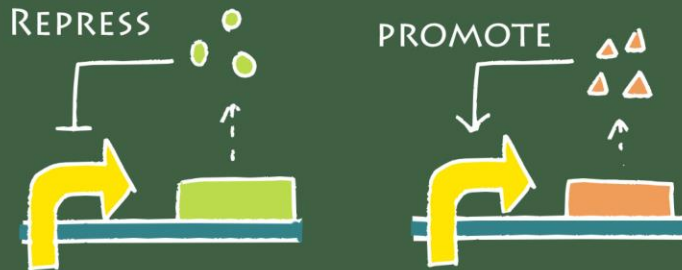

THIS "AUTOMATED" CONSTRUCTION IS NOT JUST LOGIC GATES.

IT CALLED FEEDBACK LOOP,!
CAN YOU GUESS WHAT IMPACT IT HAS?