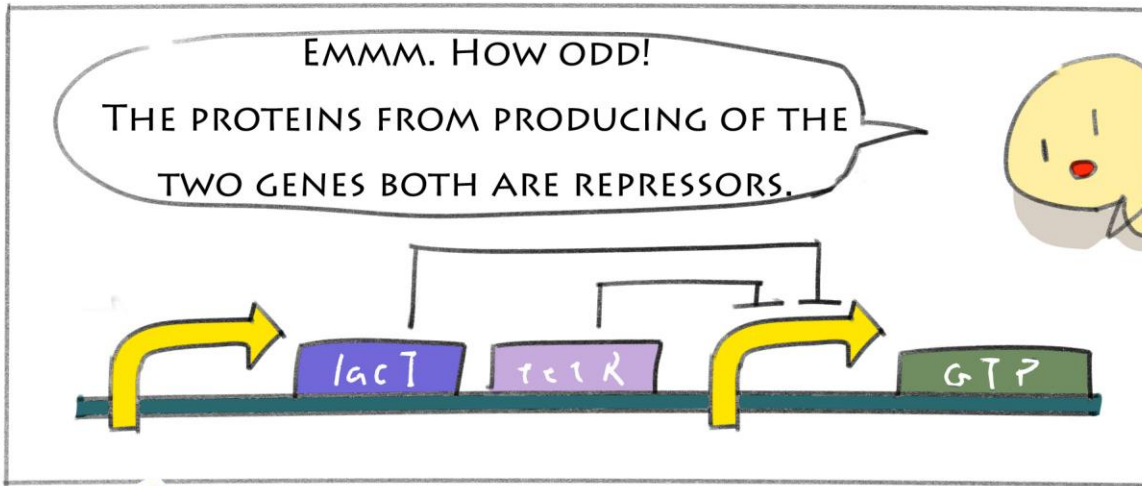

CONSTITUTIVE PROMOTERS ARE OPEN IN NORMALLY! YOU WILL UNDERTAKE WORK AS SOON AS YOU SEE THEM.

HOWEVER, INDUCIBLE PROMOTERS ARE OPENED BY SPECIFIC SUBSTANCE OR SIGNAL.

IT IS THE POST-TRANSCRIPTIONAL CONTROL

Tips THE SYMBOL OF "PROMOTE" AND "REPRESS"

- ① **PROMOTE :**
IT REPRESENTS THAT GENE A THAT EXPRESS THE PROTEIN CAN PROMOTE THE EXPRESSION OF GENE B.
- ② **REPRESS:**
IT REPRESENTS THAT GENE A THAT EXPRESS THE PROTEIN CAN REPRESS THE EXPRESSION OF GENE B.
- ③ WHEN THERE IS A GENE C WHICH CAN CONTROL THE EXPRESSION OF GENE A, A WILL BE REPRESSED, SO THE EFFECT THAT GENE A PROMOTE THE EXPRESSION OF GENE B WILL NOT BE EXIST.
- ④ WHEN THERE ARE TWO REPRESSORS, BECAUSE OF THEM, THE EFFECT THAT GENE A REPRESS THE EXPRESSION OF GENE B WILL BE REMOVE, THEREFORE GENE B CAN BE EXPRESSED HAPPILY.

THE CONSTRUCTION THAT BOTH OF A AND B ARE EXIST FOR ACTIVATING, CALLED "AND GATE", IT IS A KIND OF LOGIC GATE. BESIDES, "NOR GATE" AND "NOT GATE". "AND GATE" IS THE SIMPLEST LOGIC GATES.

OUR SPACE SHIP IS AUTOMATED SHIP! WHEN A PARTICULAR REGION HAS A AND B, AND OUR ASSIGNMENT IS TO BE THERE FOR LIGHTING. ONCE OUR AIRSHIP CAN DETECT A AND B, WHICH CAN ACTIVATE "AND GATE" FOR LIGHTING.