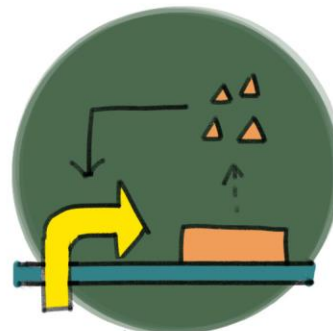

THE CONSTRUCTION THAT BOTH OF A AND B ARE EXIST FOR ACTIVATING, CALLED "AND GATE", IT IS A KIND OF LOGIC GATE. BESIDES, "NOR GATE" AND "NOT GATE". "AND GATE" IS THE SIMPLEST LOGIC GATES.

OUR SPACE SHIP IS AUTOMATED SHIP! WHEN A PARTICULAR REGION HAS A AND B, AND OUR ASSIGNMENT IS TO BE THERE FOR LIGHTING. ONCE OUR AIRSHIP CAN DETECT A AND B, WHICH CAN ACTIVATE "AND GATE" FOR LIGHTING.

THIS "AUTOMATED" CONSTRUCTION IS NOT JUST LOGIC GATES.

IT CALLED FEEDBACK LOOP,!
CAN YOU GUESS WHAT IMPACT IT HAS?

IT IS NEGATIVE FEEDBACK! WHEN THE MATTER EXPRESS TOO MUCH, IT CAN ACT ON THE PROMOTER TO TURN DOWN THE STRENGTH OF PROMOTER, MAKE THE LATTER EXPRESSION NOT OVER CAPACITY!

AND THAT IT IS A POSITIVE FEEDBACK, IT MAKES THE FRONT OF PROMOTER BE MORE AND MORE STRONGER, PRODUCING MORE PROTEINS.

Tip: