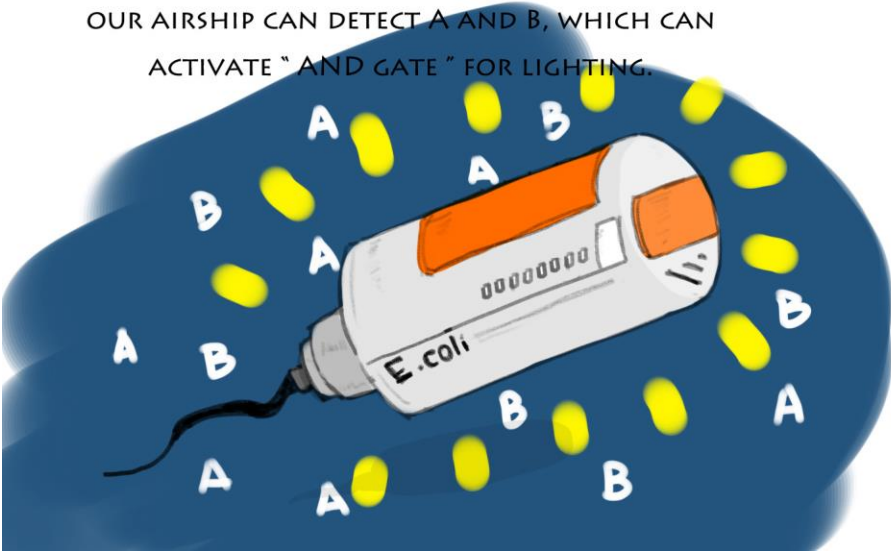

Tips THE SYMBOL OF "PROMOTE" AND "REPRESS"

- ① **PROMOTE :**
IT REPRESENTS THAT GENE A THAT EXPRESS THE PROTEIN CAN PROMOTE THE EXPRESSION OF GENE B.
- ② **REPRESS:**
IT REPRESENTS THAT GENE A THAT EXPRESS THE PROTEIN CAN REPRESS THE EXPRESSION OF GENE B.
- ③ WHEN THERE IS A GENE C WHICH CAN CONTROL THE EXPRESSION OF GENE A, A WILL BE REPRESSED, SO THE EFFECT THAT GENE A PROMOTE THE EXPRESSION OF GENE B WILL NOT BE EXIST.
- ④ WHEN THERE ARE TWO REPRESSORS, BECAUSE OF THEM, THE EFFECT THAT GENE A REPRESS THE EXPRESSION OF GENE B WILL BE REMOVE, THEREFORE GENE B CAN BE EXPRESSED HAPPILY.

THE CONSTRUCTION THAT BOTH OF A AND B ARE EXIST FOR ACTIVATING, CALLED "AND GATE", IT IS A KIND OF LOGIC GATE. BESIDES, "NOR GATE" AND "NOT GATE". "AND GATE" IS THE SIMPLEST LOGIC GATES.

OUR SPACE SHIP IS AUTOMATED SHIP! WHEN A PARTICULAR REGION HAS A AND B, AND OUR ASSIGNMENT IS TO BE THERE FOR LIGHTING. ONCE OUR AIRSHIP CAN DETECT A AND B, WHICH CAN ACTIVATE "AND GATE" FOR LIGHTING.