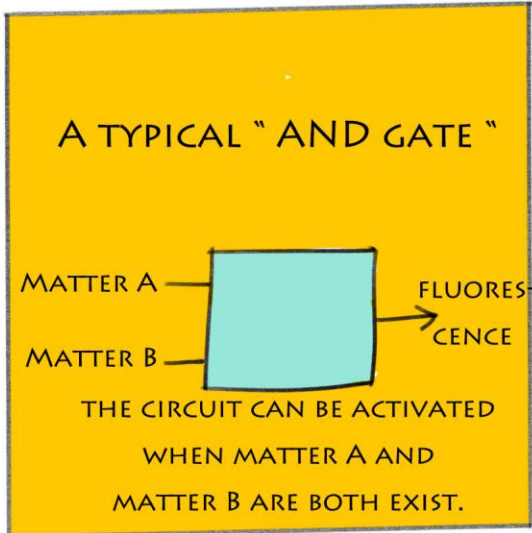

THE CONSTRUCTION THAT BOTH OF A AND B ARE EXIST FOR ACTIVATING, CALLED "AND GATE", IT IS A KIND OF LOGIC GATE. BESIDES, "NOR GATE" AND "NOT GATE". "AND GATE" IS THE SIMPLEST LOGIC GATES.