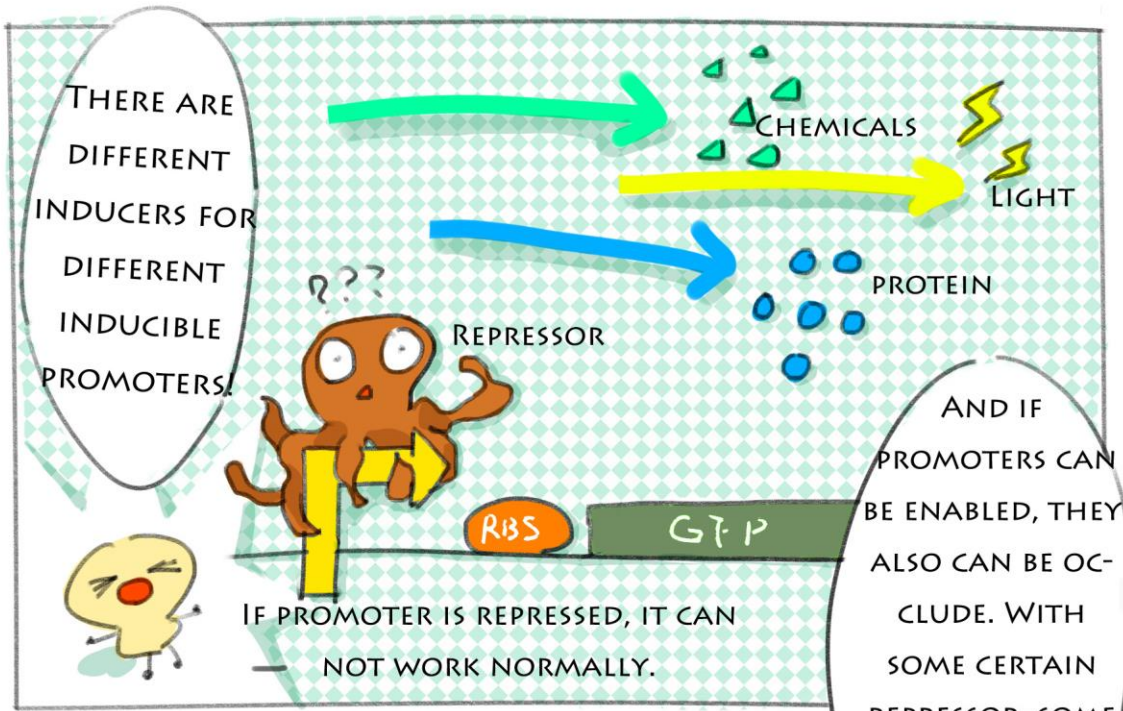

Chapter 2

LOGIC DEVICE

PROMOTERS ALSO HAVE A LOT OF CLASSIFICATIONS.

ONE DAY IN CLASS...

MAINLY DIVIDED INTO CONSTITUTIVE PROMOTER AND INDUCIBLE PROMOTER.

CONSTITUTIVE PROMOTER
(CONSTANT PROMOTERS)

INDUCIBLE PROMOTER

CONSTITUTIVE PROMOTERS ARE OPEN IN NORMALLY! YOU WILL UNDERTAKE WORK AS SOON AS YOU SEE THEM.

HOWEVER, INDUCIBLE PROMOTERS ARE OPENED BY SPECIFIC SUBSTANCE OR SIGNAL.

IT IS THE POST-TRANSCRIPTIONAL CONTROL

Tips THE SYMBOL OF "PROMOTE" AND "REPRESS"

- ① **PROMOTE :**
IT REPRESENTS THAT GENE A THAT EXPRESS THE PROTEIN CAN PROMOTE THE EXPRESSION OF GENE B.
- ② **REPRESS:**
IT REPRESENTS THAT GENE A THAT EXPRESS THE PROTEIN CAN REPRESS THE EXPRESSION OF GENE B.
- ③ WHEN THERE IS A GENE C WHICH CAN CONTROL THE EXPRESSION OF GENE A, A WILL BE REPRESSED, SO THE EFFECT THAT GENE A PROMOTE THE EXPRESSION OF GENE B WILL NOT BE EXIST.
- ④ WHEN THERE ARE TWO REPRESSORS, BECAUSE OF THEM, THE EFFECT THAT GENE A REPRESS THE EXPRESSION OF GENE B WILL BE REMOVE, THEREFORE GENE B CAN BE EXPRESSED HAPPILY.

THE CONSTRUCTION THAT BOTH OF A AND B ARE EXIST FOR ACTIVATING, CALLED "AND GATE", IT IS A KIND OF LOGIC GATE. BESIDES, "NOR GATE" AND "NOT GATE". "AND GATE" IS THE SIMPLEST LOGIC GATES.

OUR SPACE SHIP IS AUTOMATED SHIP! WHEN A PARTICULAR REGION HAS A AND B, AND OUR ASSIGNMENT IS TO BE THERE FOR LIGHTING. ONCE OUR AIRSHIP CAN DETECT A AND B, WHICH CAN ACTIVATE "AND GATE" FOR LIGHTING.